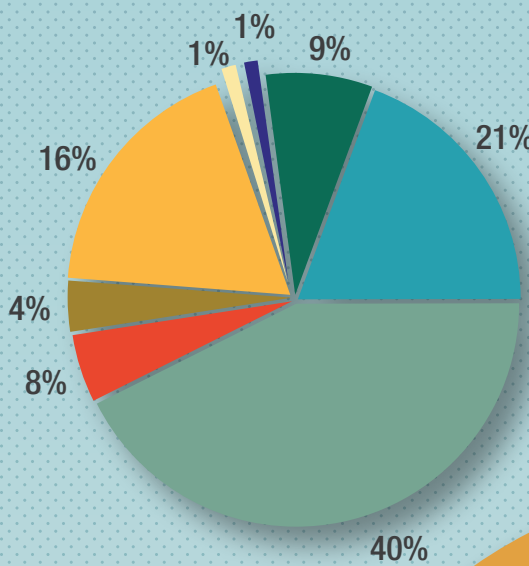

Los **ALUMNOS** están saliendo para la **escuela.** Asegúrese de que lleguen **A CASA A SALVO.**

Dígale a los alumnos... Como padre o conductor...

- No camine mientras envía mensajes de texto o habla por teléfono
- Párese a un lado de la acera si está enviando un mensaje de texto
- Nunca cruce la calle mientras usa un dispositivo electrónico
- Nunca envíe mensajes de texto mientras conduce
- No bloquee los cruces peatonales cuando se detiene en un semáforo
- Deténgase ante las luces intermitentes del autobús escolar y las señales de parada
- Esté atento a las bicicletas procedentes de las calzadas o detrás de los autos estacionados